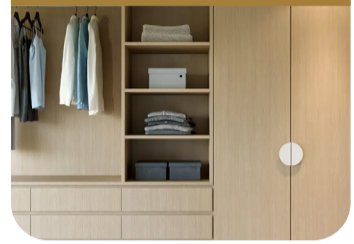

WALK IN ROBE

Autumn Oak Laminate –
Grain finish